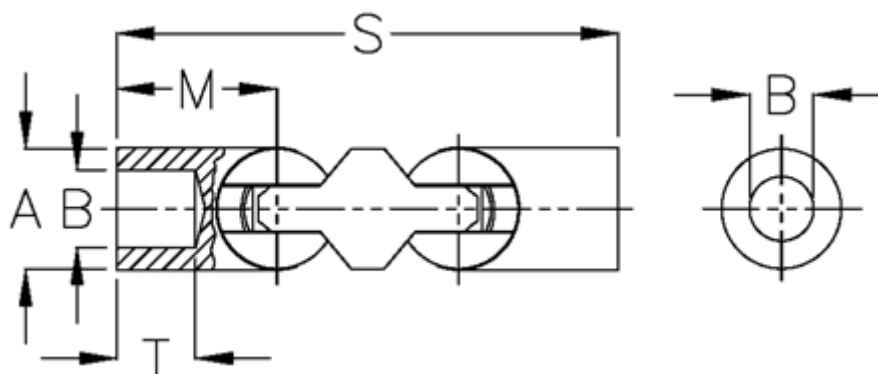

Article number: 07865300

Description: Ball joint, double 0.865.300
0.865.300

Measures

A	= 65
B H7	= 40
M	= 95.0
s	= 267
T	= 46